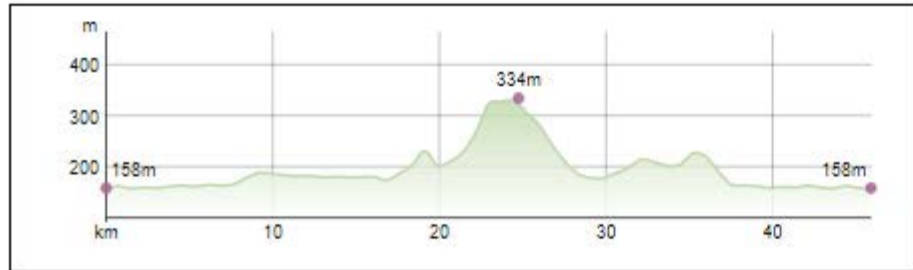

Result:

Altitude Difference	250.00m
---------------------	---------

Distance	45.91km
----------	---------

Walking Time	720min
--------------	--------

Normal Cycling Time	220min
---------------------	--------

Offroad Cycling Time	195min
----------------------	--------

Race Cycling Time	130min
-------------------	--------