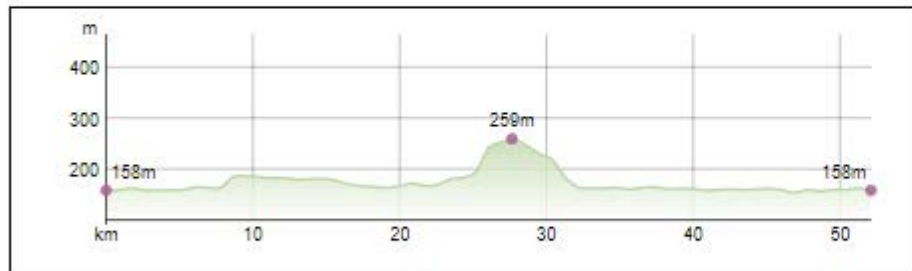

Result:

Altitude Difference 120.00m

Distance 52.11km

Walking Time 810min

Normal Cycling Time 225min

Offroad Cycling Time 200min

Race Cycling Time 135min