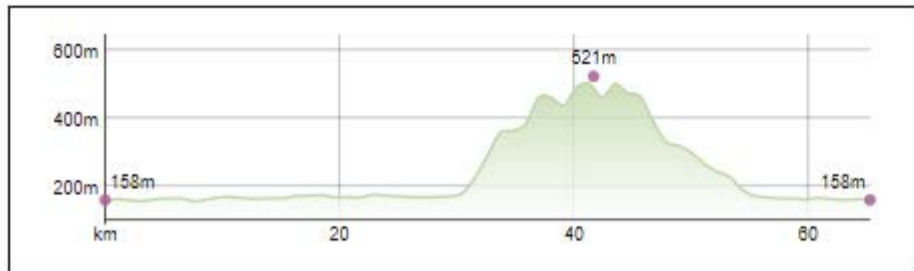

Result:

Altitude Difference	470.00m
---------------------	---------

Distance	65.28km
----------	---------

Walking Time	1050min
--------------	---------

Normal Cycling Time	360min
---------------------	--------

Offroad Cycling Time	320min
----------------------	--------

Race Cycling Time	215min
-------------------	--------