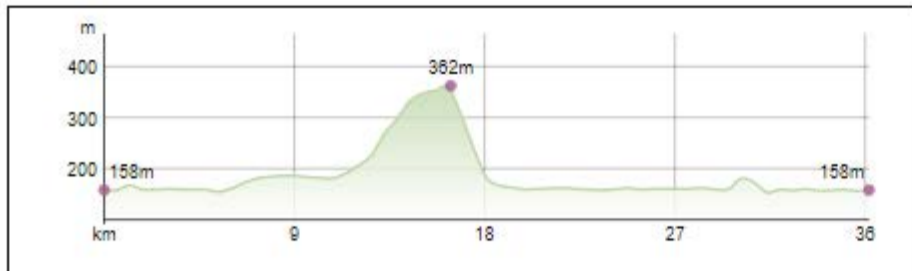

Result:

Altitude Difference	230.00m
---------------------	---------

Distance	36.18km
----------	---------

Walking Time	570min
--------------	--------

Normal Cycling Time	180min
---------------------	--------

Offroad Cycling Time	165min
----------------------	--------

Race Cycling Time	110min
-------------------	--------