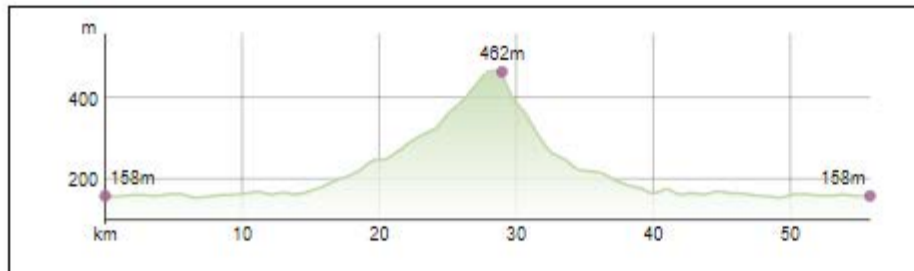

Result:

Altitude Difference	300.00m
---------------------	---------

Distance	55.82km
----------	---------

Walking Time	870min
--------------	--------

Normal Cycling Time	285min
---------------------	--------

Offroad Cycling Time	255min
----------------------	--------

Race Cycling Time	175min
-------------------	--------