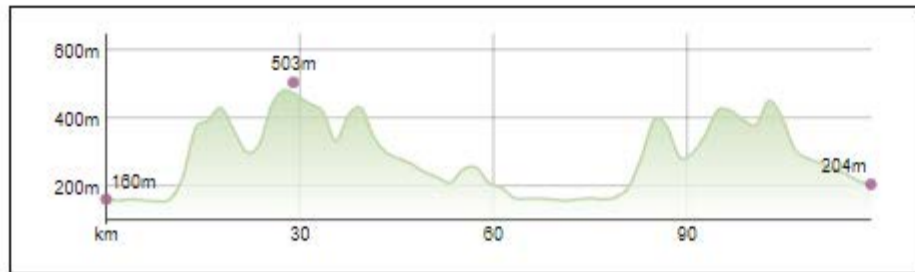

Result:

Altitude Difference 1310.00m

Distance 118.49km

Walking Time 1980min

Normal Cycling Time 705min

Offroad Cycling Time 630min

Race Cycling Time 420min