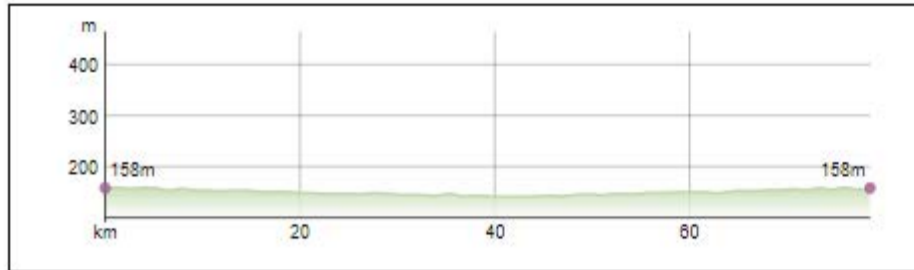

Result:

Altitude Difference	130.00m
---------------------	---------

Distance	78.52km
----------	---------

Walking Time	1170min
--------------	---------

Normal Cycling Time	325min
---------------------	--------

Offroad Cycling Time	285min
----------------------	--------

Race Cycling Time	195min
-------------------	--------