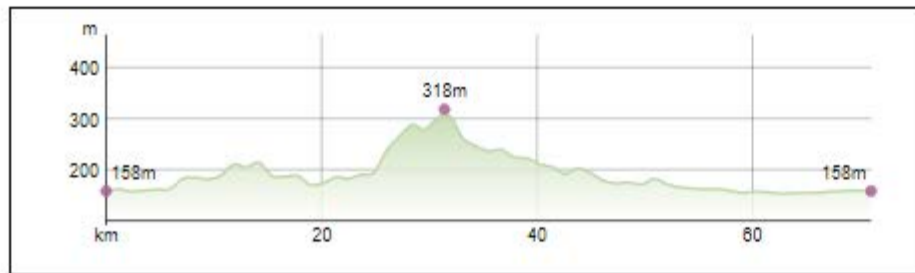

Result:

Altitude Difference	200.00m
---------------------	---------

Distance	71.00km
----------	---------

Walking Time	1080min
--------------	---------

Normal Cycling Time	320min
---------------------	--------

Offroad Cycling Time	280min
----------------------	--------

Race Cycling Time	190min
-------------------	--------