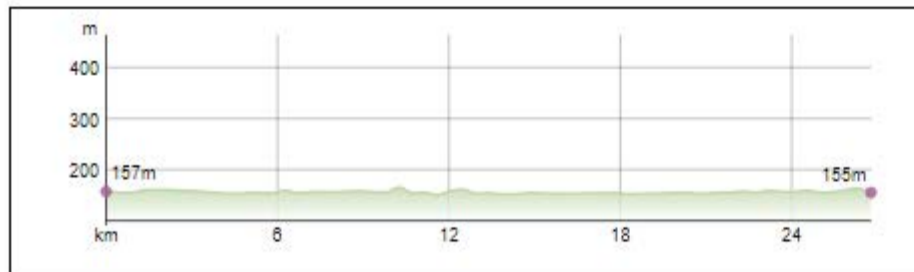

## Result:

Altitude Difference	100.00m
---------------------	---------

Distance	26.78km
----------	---------

Walking Time	405min
--------------	--------

Normal Cycling Time	115min
---------------------	--------

Offroad Cycling Time	105min
----------------------	--------

Race Cycling Time	70min
-------------------	-------