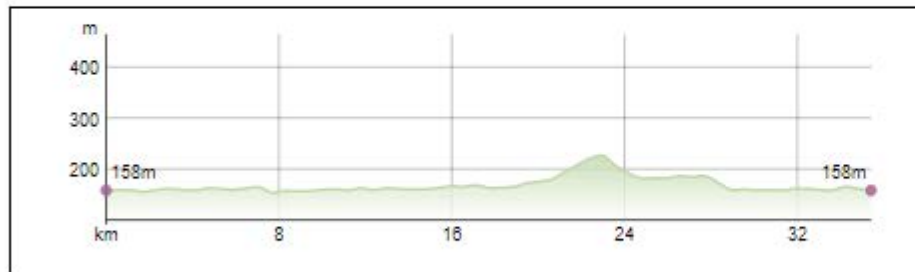

Result:

Altitude Difference	70.00m
---------------------	--------

Distance	35.41km
----------	---------

Walking Time	540min
--------------	--------

Normal Cycling Time	160min
---------------------	--------

Offroad Cycling Time	140min
----------------------	--------

Race Cycling Time	95min
-------------------	-------