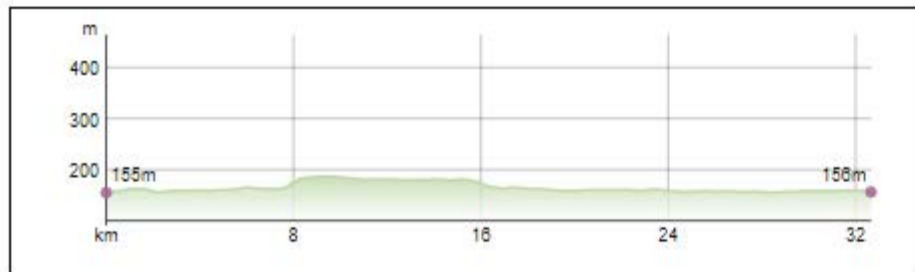

Result:

Altitude Difference	30.00m
---------------------	--------

Distance	32.66km
----------	---------

Walking Time	495min
--------------	--------

Normal Cycling Time	135min
---------------------	--------

Offroad Cycling Time	120min
----------------------	--------

Race Cycling Time	85min
-------------------	-------