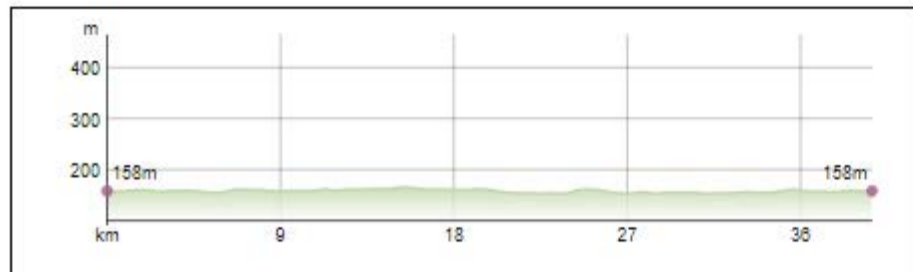

Result:

Altitude Difference	300.00m
---------------------	---------

Distance	39.71km
----------	---------

Walking Time	600min
--------------	--------

Normal Cycling Time	165min
---------------------	--------

Offroad Cycling Time	145min
----------------------	--------

Race Cycling Time	100min
-------------------	--------