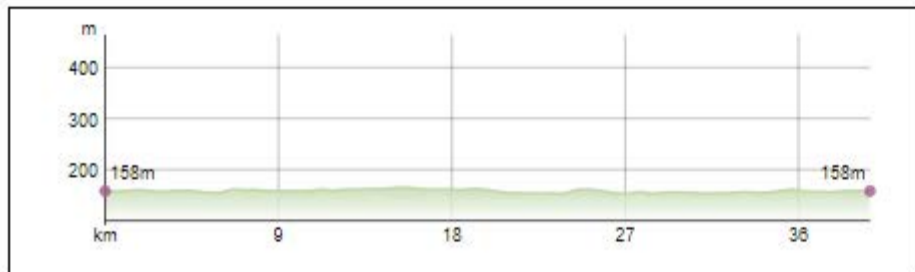

Result:

Altitude Difference	300.00m
---------------------	---------

Distance	39.71km
----------	---------

Walking Time	600min
--------------	--------

Normal Cycling Time	165min
---------------------	--------

Offroad Cycling Time	145min
----------------------	--------

Race Cycling Time	100min
-------------------	--------