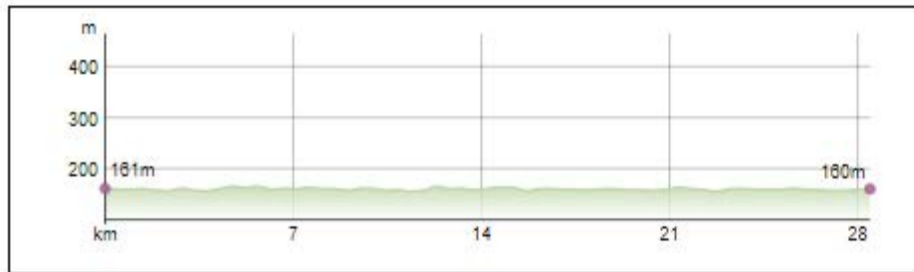

Result:

Altitude Difference	300.00m
---------------------	---------

Distance	28.45km
----------	---------

Walking Time	420min
--------------	--------

Normal Cycling Time	120min
---------------------	--------

Offroad Cycling Time	110min
----------------------	--------

Race Cycling Time	75min
-------------------	-------