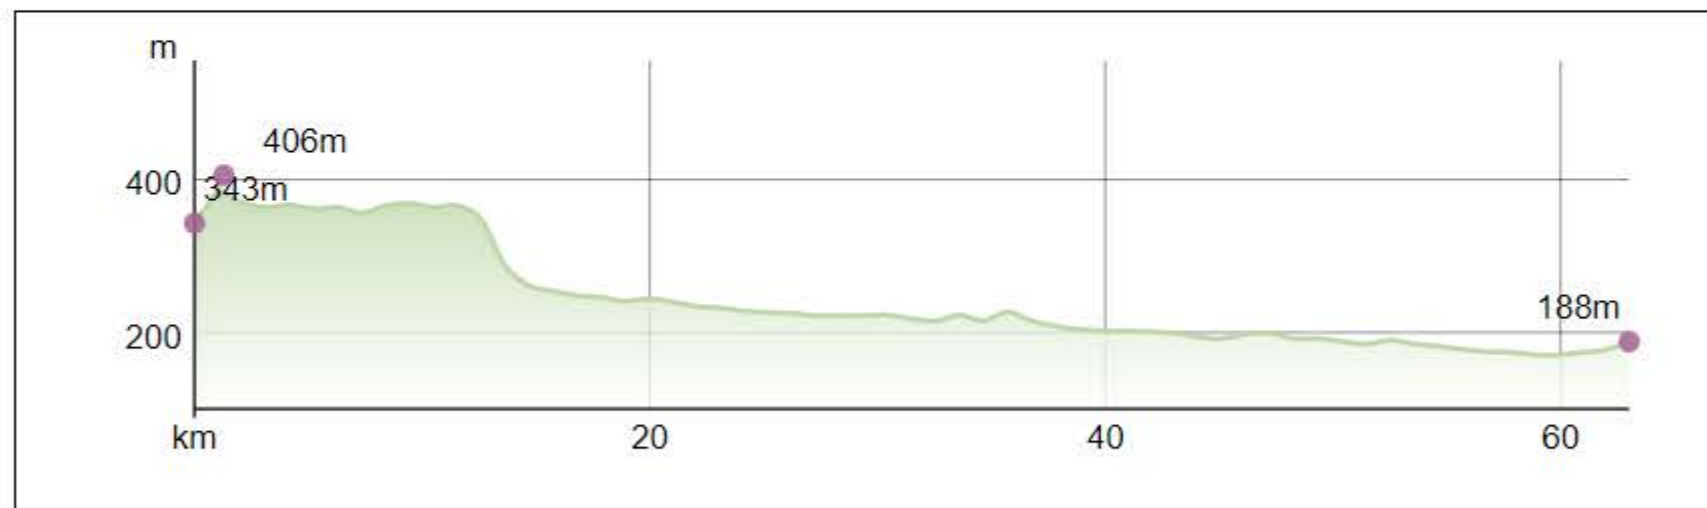

# Result:

Altitude Difference 80.00m

Distance 63.01km

Walking Time 960min

Normal Cycling Time 270min

Offroad Cycling Time 240min

Race Cycling Time 165min